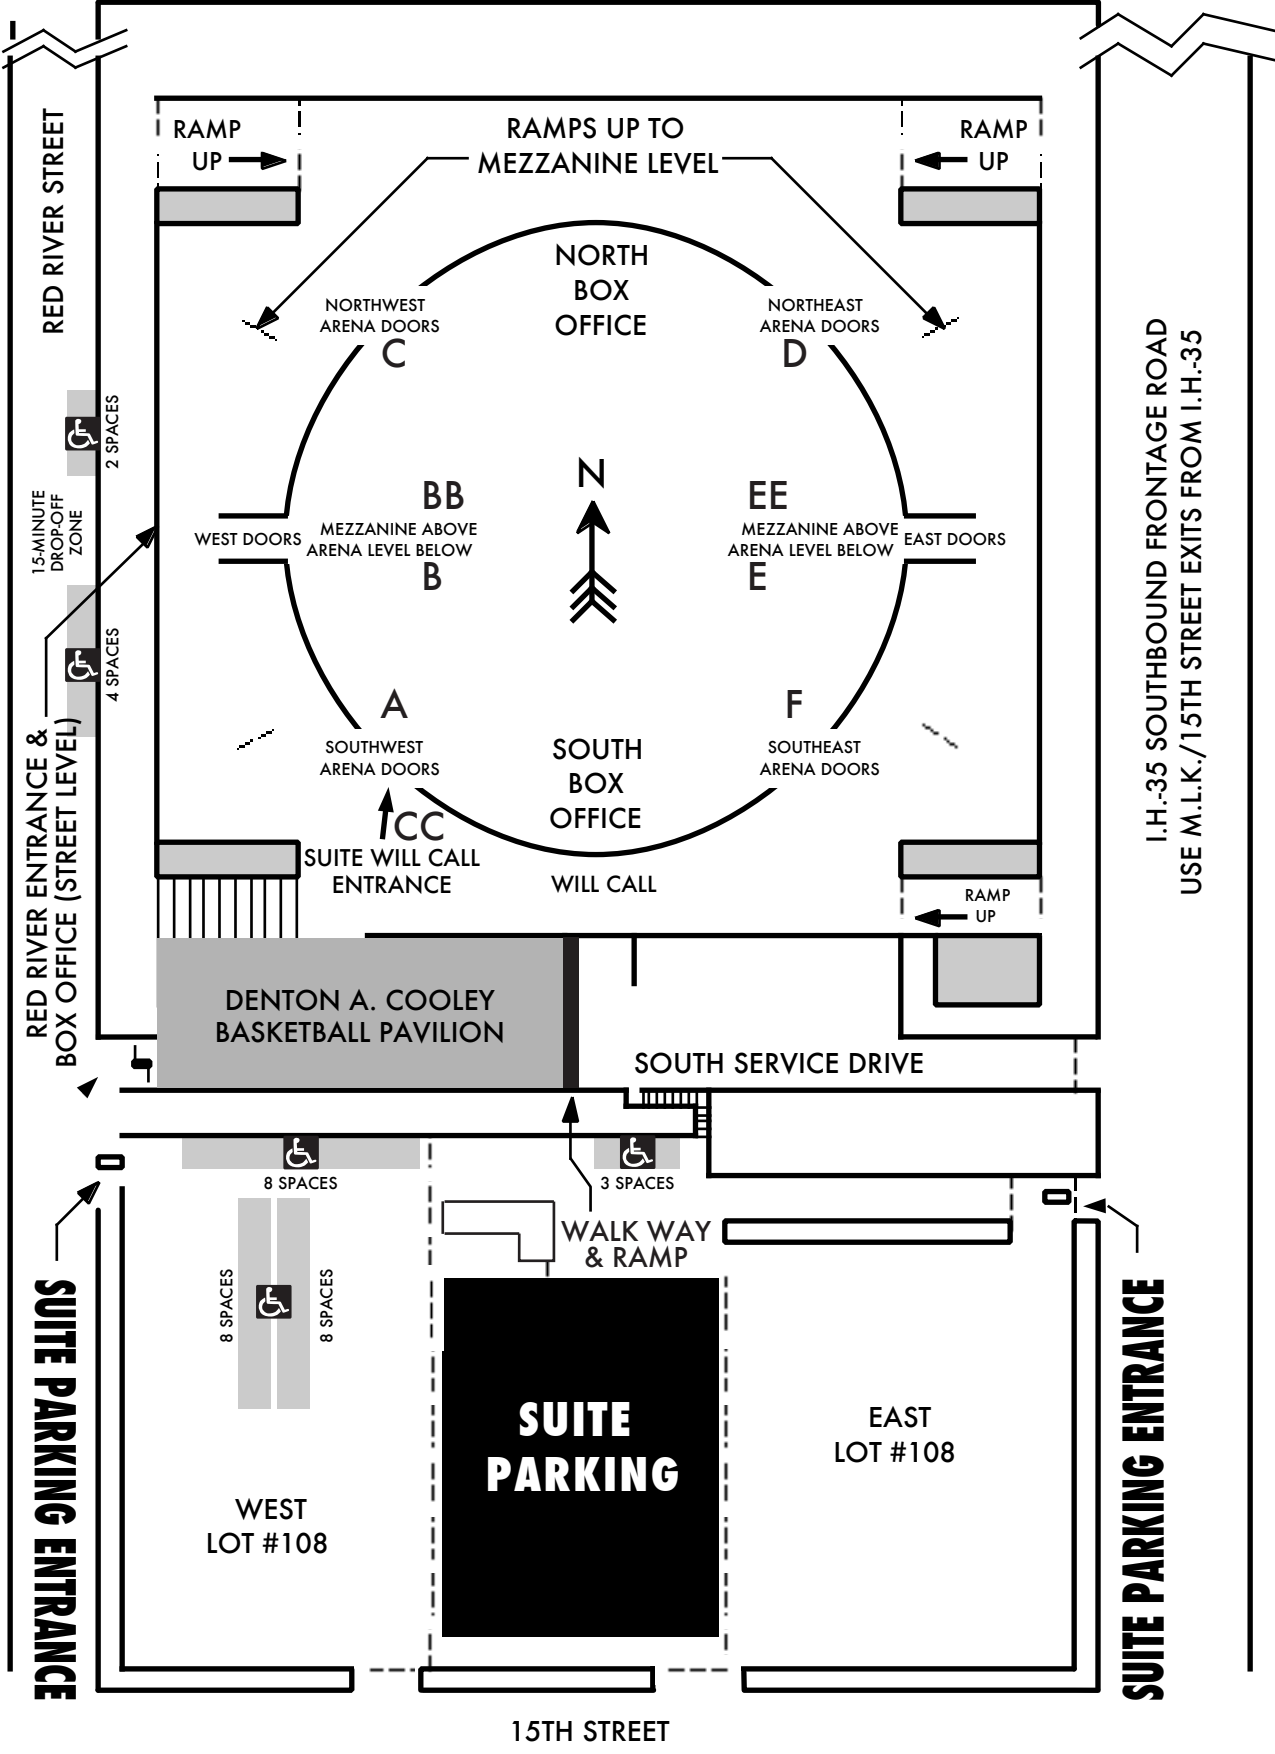

M.L.K. BOULEVARD

RED RIVER STREET

RED RIVER ENTRANCE & BOX OFFICE (STREET LEVEL)

SUITE PARKING ENTRANCE

I.H.-35 SOUTHBOUND FRONTAGE ROAD
USE M.L.K./15TH STREET EXITS FROM I.H.-35

SUITE PARKING ENTRANCE

15TH STREET

RAMP UP

RAMP UP TO MEZZANINE LEVEL

RAMP UP

RAMP UP

NORTH BOX OFFICE

N
↑

SOUTH BOX OFFICE

NORTHWEST ARENA DOORS

NORTHEAST ARENA DOORS

WEST DOORS

EAST DOORS

SOUTHWEST ARENA DOORS

SOUTHEAST ARENA DOORS

SUITE WILL CALL ENTRANCE

WILL CALL

DENTON A. COOLEY BASKETBALL PAVILION

SOUTH SERVICE DRIVE

8 SPACES

3 SPACES

8 SPACES

WEST LOT #108

SUITE PARKING

EAST LOT #108

WALK WAY & RAMP